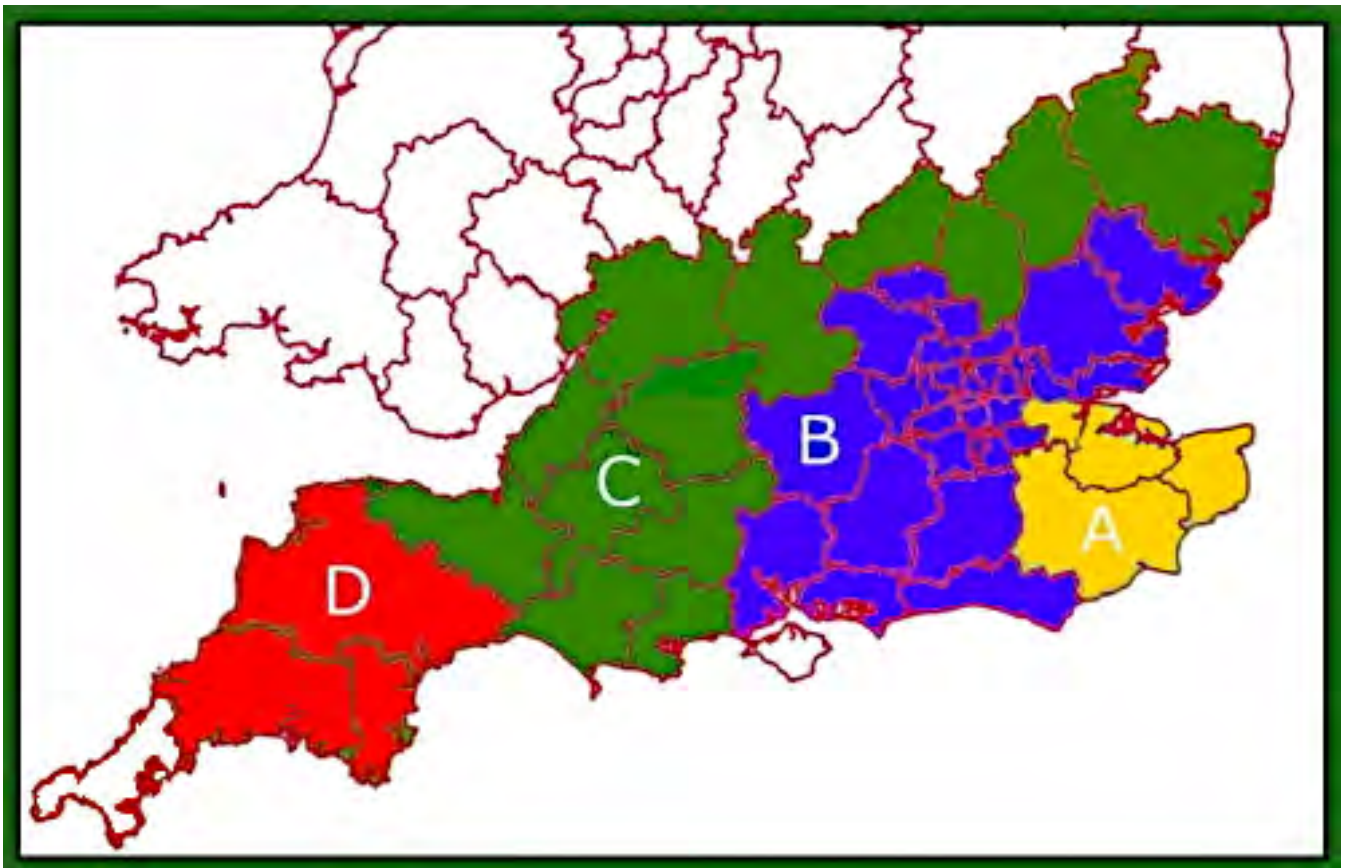

DISTRIBUTION

Delivery Areas / Costs

These prices are based upon your order being transported by one of our company vans.

Area A - £150
minimum order

Postcodes in Area A:
CT, DA, ME, TN

Area B - £200
minimum order

Postcodes in Area B:
AL, BN, BR, CM, CO, CR, E, EC, EN, GU, HA,
HP, IG, KT, LU, N, SS, SW, TW, UB, W, WC, WD

Area C - £250
minimum order

Postcodes in Area C:
BA, BH, BS, CB, DT, GL, IP, MK, TA

Area D - £300
(+London Congestion
Zone)
minimum order

Postcodes in Area D:
EX, PL, TQ,

Couriers will be used if customers order on a non-scheduled day, in this case an additional charge may be incurred, please see below.

Areas outside of A-D (or those that do not meet minimum delivery requirements) will be couriered;

To receive a free pallet delivery a minimum order of £1000 is required.

For amounts ranging £500-£1000 there will be a charge of £30 + VAT

For amounts under £500 full pallet cost will be charged or the order